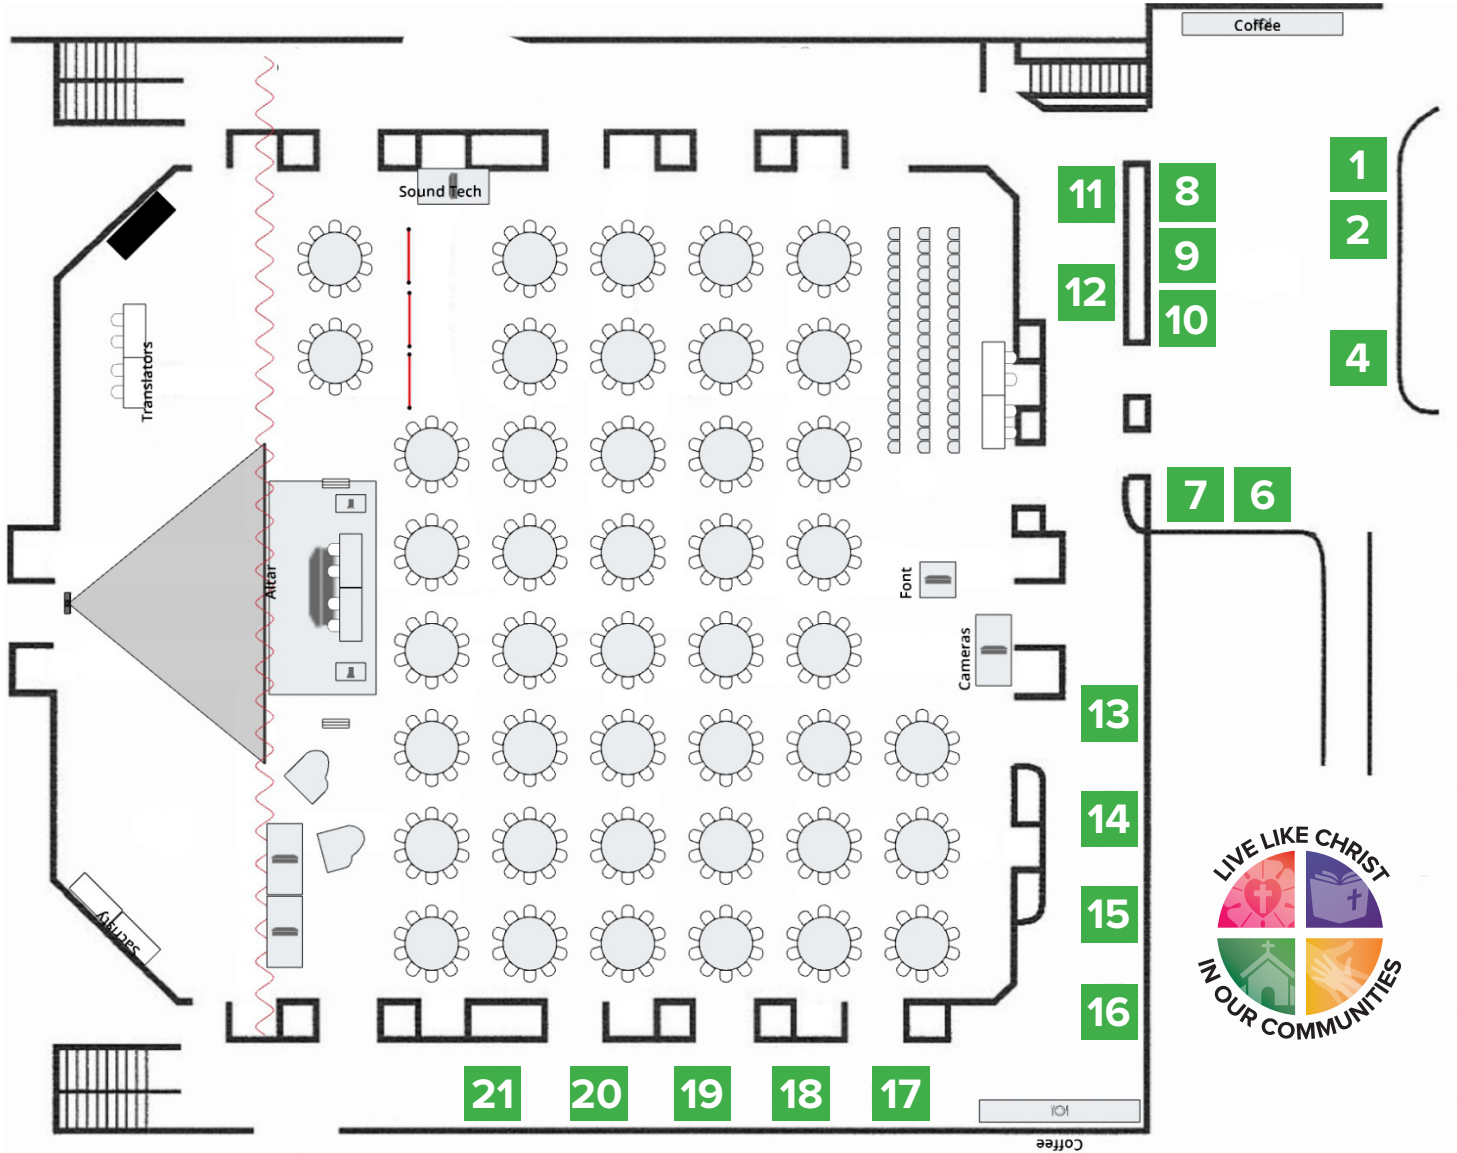

# DISPLAY TABLES

- |  |  |
|--|--|
| 1 Koinonia   | 12 Thrivent                                  |
| 2 Camp Ma-He-Tu                                    | 13 & 14 Metropolitan New York Synod          |
| 4 Quake  | 15 MNYS World Hunger Committee               |
| 6 United Lutheran Seminary                         | 16 Synod Environmental Stewardship Committee |
| 7 Lutheran Ministries in Higher Education          | 17 Practical Resources for Churches          |
| 8 Wartburg Home of the Evangelical Lutheran Church | 18 Lutheran Counseling Center                |
| 9 Seafarers International House                    | 19 The Lutheran Care Network                 |
| 10 Dr. Crystal Hall Coaching for Women in Ministry | 20 Friends of San Lucas                      |
| 11 The Mission Investment Fund                     | 21 Center for Evangelical Mission            |