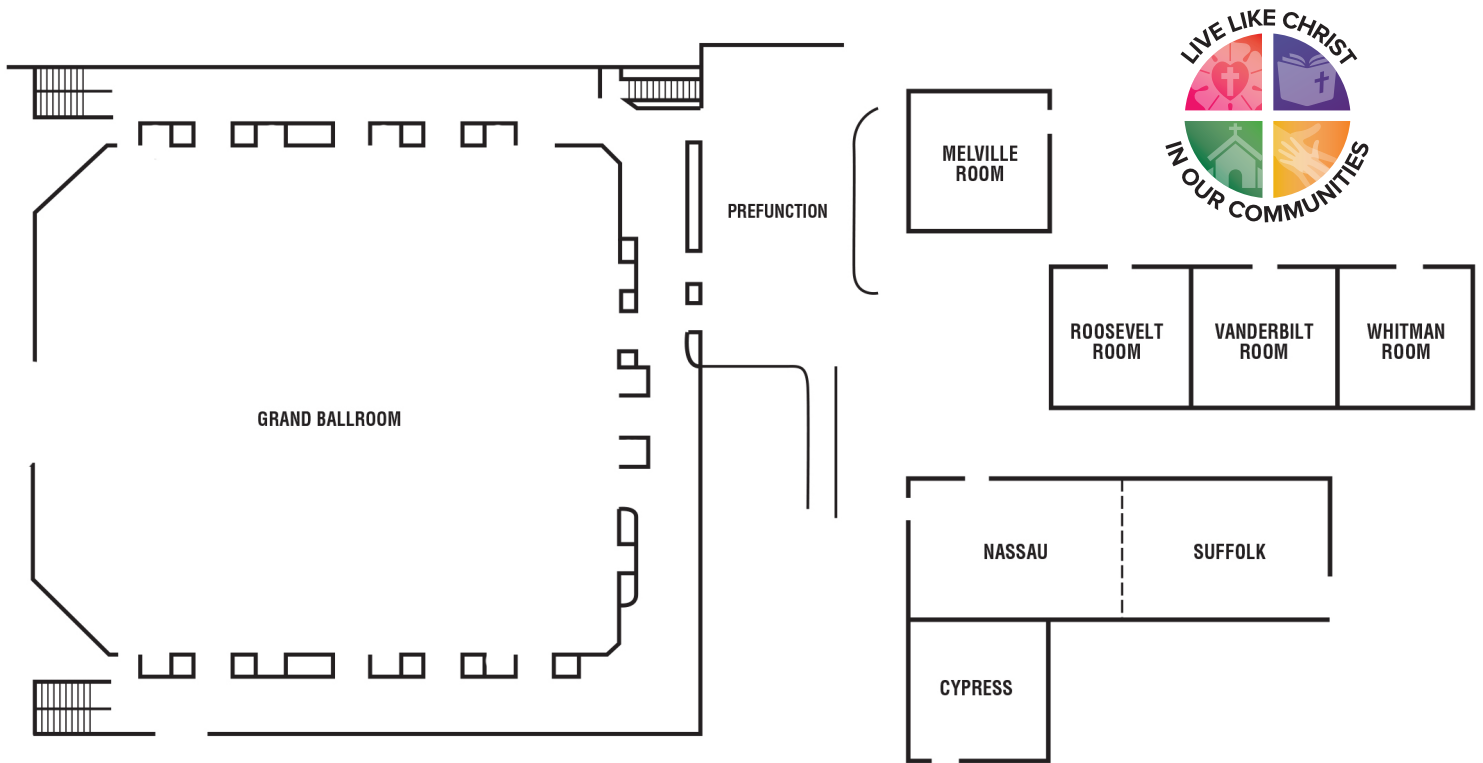

FORUMS & WORKSHOPS

Wartburg Home of the Evangelical Lutheran Church
Cypress Room

Synod Environmental Stewardship Committee
Vanderbilt Room

Chapel
Melville Room

MNYS Microsites
Roosevelt Room

Strategic Conversation Group
Whitman Room